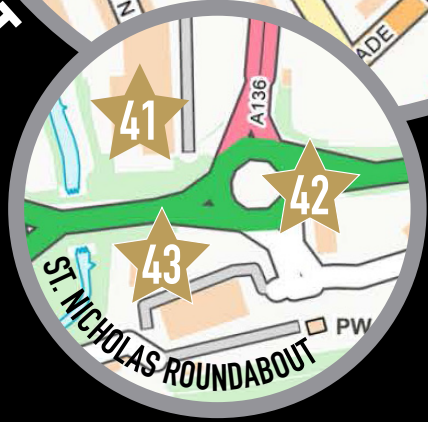

*Friday 1st Dec 2023  
- Tuesday 2nd Jan 2024*

[www.galoperwindfarm.com](http://www.galoperwindfarm.com)

**#HarwichStars**

HARWICH

DOVERCOURT

*How many stars can you find?*

# Harwich Stars Map Guide

Follow the Stars #HarwichStars ★ ★ ★ ★ ★

## 1. Trinity House

Chase Lane Primary School and Nursery  
Spring Meadow Primary School & School House Nursery  
The Mayflower Primary School, Harwich  
Two Village C of E Primary School