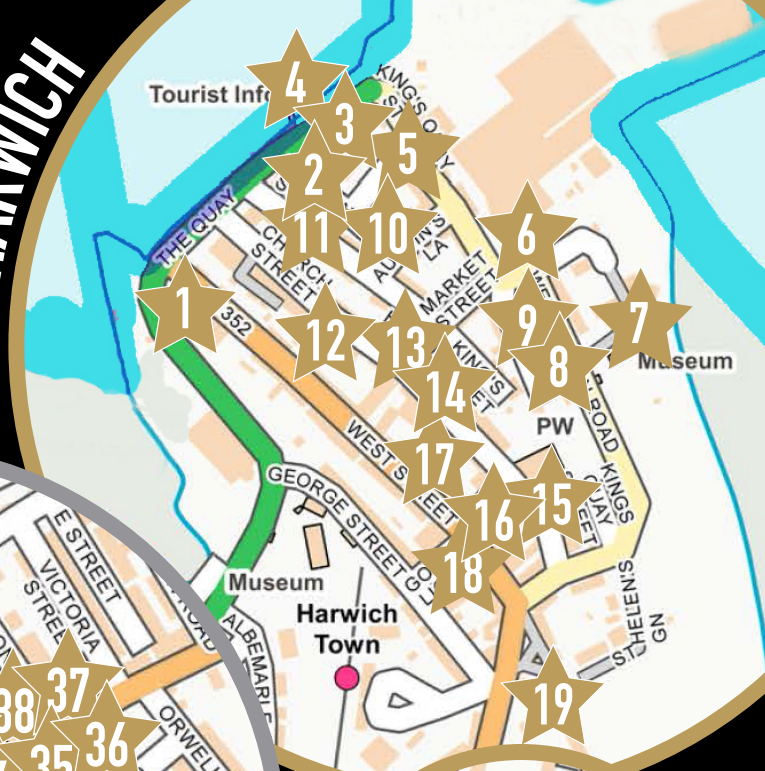

# Harwich Stars

The Harwich Stars community art trail returns to Harwich and Dovercourt, bringing a twinkle of Christmas joy for December 2023! Follow the festive trail of beautiful stars, decorated by local primary school pupils, displayed in windows of businesses all over the towns.

*Friday 1st Dec 2023  
- Tuesday 2nd Jan 2024*

[www.galoperwindfarm.com](http://www.galoperwindfarm.com)

**#HarwichStars**

HARWICH

DOVERCOURT

*How many stars can you find?*

# Harwich Stars Map Guide

Follow the Stars #HarwichStars ★ ★ ★ ★ ★

## 1. Trinity House

Chase Lane Primary School and Nursery  
Spring Meadow Primary School & School House Nursery  
The Mayflower Primary School, Harwich  
Two Village C of E Primary School